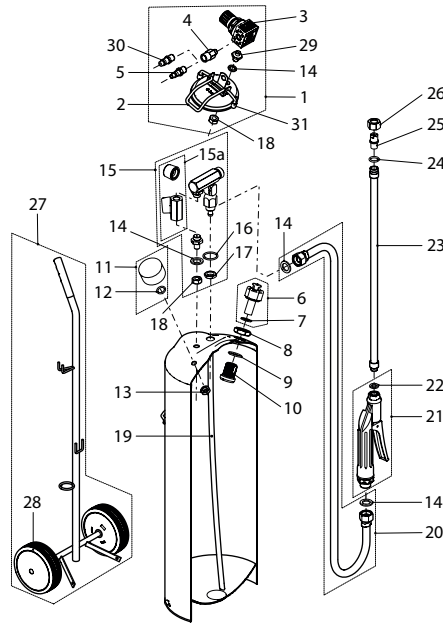

Indu-Matic 20 M

**Indu-Matic 20 M, incl. high-grade steel cart and 4 m hose**

11561801

122076

Accessories (Pictures see page 78 ff)

Hose 6 m, G1/2"-G1/2"

10834215

710365

Hose 8 m, G1/2"-G1/2"

10834216

710372

Compressed air hose, incl. quick coupling, length 10 m

11590001

701462

Spray tube 50 cm curved, stainless steel

11669801

9 O-ring 23.81x2.62

12 Gasket 14x9.7x1.5

14 Gasket 17x11x1.5

16 O-ring 17.17x1.78

22 Gasket 12.2x7x3

24 O-ring 10x2

No Spare parts

1 Filler cap with reducing valve brass nickel-plated

110783

8 Nut M24x2, **minimum order qty. 5 pcs**

10473501

701042

10 Nipple, **minimum order qty. 5 pcs**

10473602

701509

11 Manometer G1/8" chemically nickel-plated