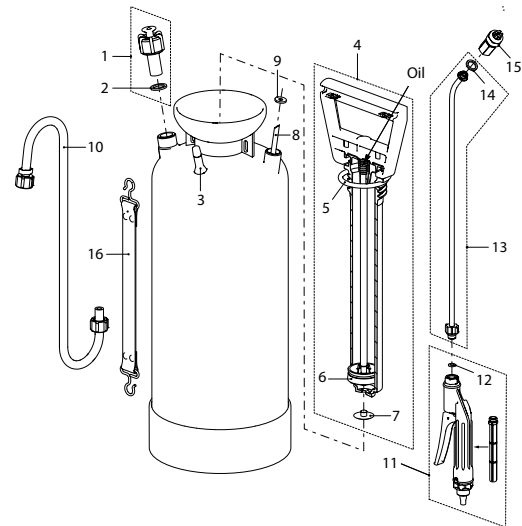

Spray-Matic 5 P

Spray-Matic 7 P

Spray-Matic 5 P, compression sprayer with fanjet nozzle	11816201	011202
Spray-Matic 7 P, compression sprayer with fanjet nozzle	11816301	011219
<b>Accessories (Pictures see page 80 ff)</b>		
Pressure control valve PR 3 set (adjustable), see page 6	12099201	011950
Two hand grip	11887301	040578
Telescopic tube 1 - 2 m, anodised aluminium, thread G1/4"e on both sides	10985201	100456
Extension tube straight 1 m, brass, G1/4"-G1/4"e	10960601	100463
Closing cap made of plastic (inst. of handpump)	11629502	100869
Adjustable nozzle 1.3 mm, brass with G1/4" thread	28502598-SB	100173
Duro mist nozzle 1.65 mm for white washing	28502325-SB	100364
Floodjet nozzle 1.6 mm (blue) (Herbicide nozzle)	10501803-SB	100241
<b>No</b>		
<b>Gasket set consisting of:</b>	10399003-SB	700809
2 Gasket 21x15.4x2		
5 O-ring 50.16x5.34		
6 Sleeve		
7 Pump gasket		
9 Gasket 15x5.5x2		
12 Gasket 12.2x7x3		
14 Gasket 17x12.7x2		
<b>No</b>		
<b>Spare parts</b>		
1 Safety and relief valve, 4 bar	11617902-SB	710181
3 Compressed air valve	50137531	500157
4 Pump black 1.4301 PP Viton	12103401	012544
6 Spare part kit guide with sleeve	11926401	113623
6 Sleeve; 6 pcs per pack	11642701	040059
8 Suction tube 5 P, L = 435 mm, <b>minimum order qty. 5 pcs</b>	10450502	040844
8 Suction tube 7 P, L = 540 mm, <b>minimum order qty. 5 pcs</b>	10450503	110554
10 Hose 1.5 m, G1/2"-G1/2", oil resistant	10834210-SB	710402
11 Trigger Profi G1/2"	10966105-SB	100678
<b>Gasket set for trigger</b>	11664910	040851
12 Gasket 12.2x7x3; 12 pcs per pack	11642404	040042
13 Spray tube 50 cm, curved, brass	11370704	700311
14 Gasket 17x12.7x2; 10 pcs per pack	11642403	040035
15 Fanjet nozzle TP 8002 brass	11612810	110561
16 Carrying belt	10453601	100739

Two hand grip  
11887301

Two hand grip mounted